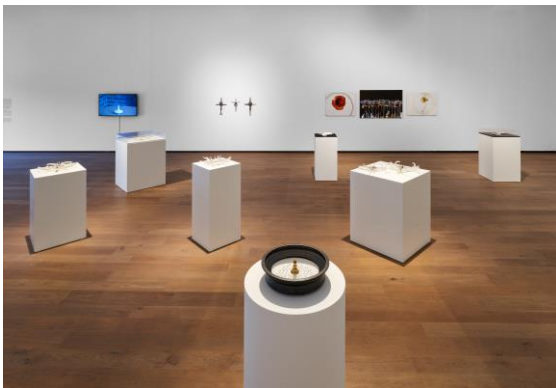

Paddy Hartley, *Portrait*

© Basile Bornand

Paddy Hartley, *Portrait*

© Basile Bornand

11

11

Installationsansicht der Ausstellung *The Cost of Life. A perspective on health* by Paddy Hartley

© 2021, Museum Tinguely; Foto: Daniel Spehr

Installation view of the exhibition *The Cost of Life. A perspective on health* by Paddy Hartley

© 2021, Museum Tinguely; photo: Daniel Spehr

12

12

Installationsansicht der Ausstellung *The Cost of Life. A perspective on health* by Paddy Hartley